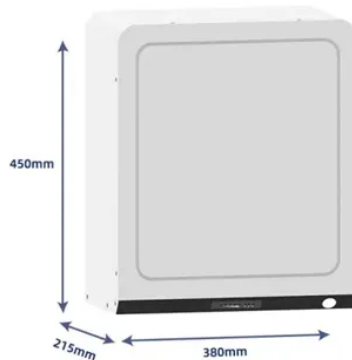

Measures to save electricity costs at solar container communication stations

Overview

Welcome to our technical resource page for Measures for the management of electricity charges for solar container communication stations! Welcome to our technical resource page for Measures for the management of electricity charges for solar container communication stations!.